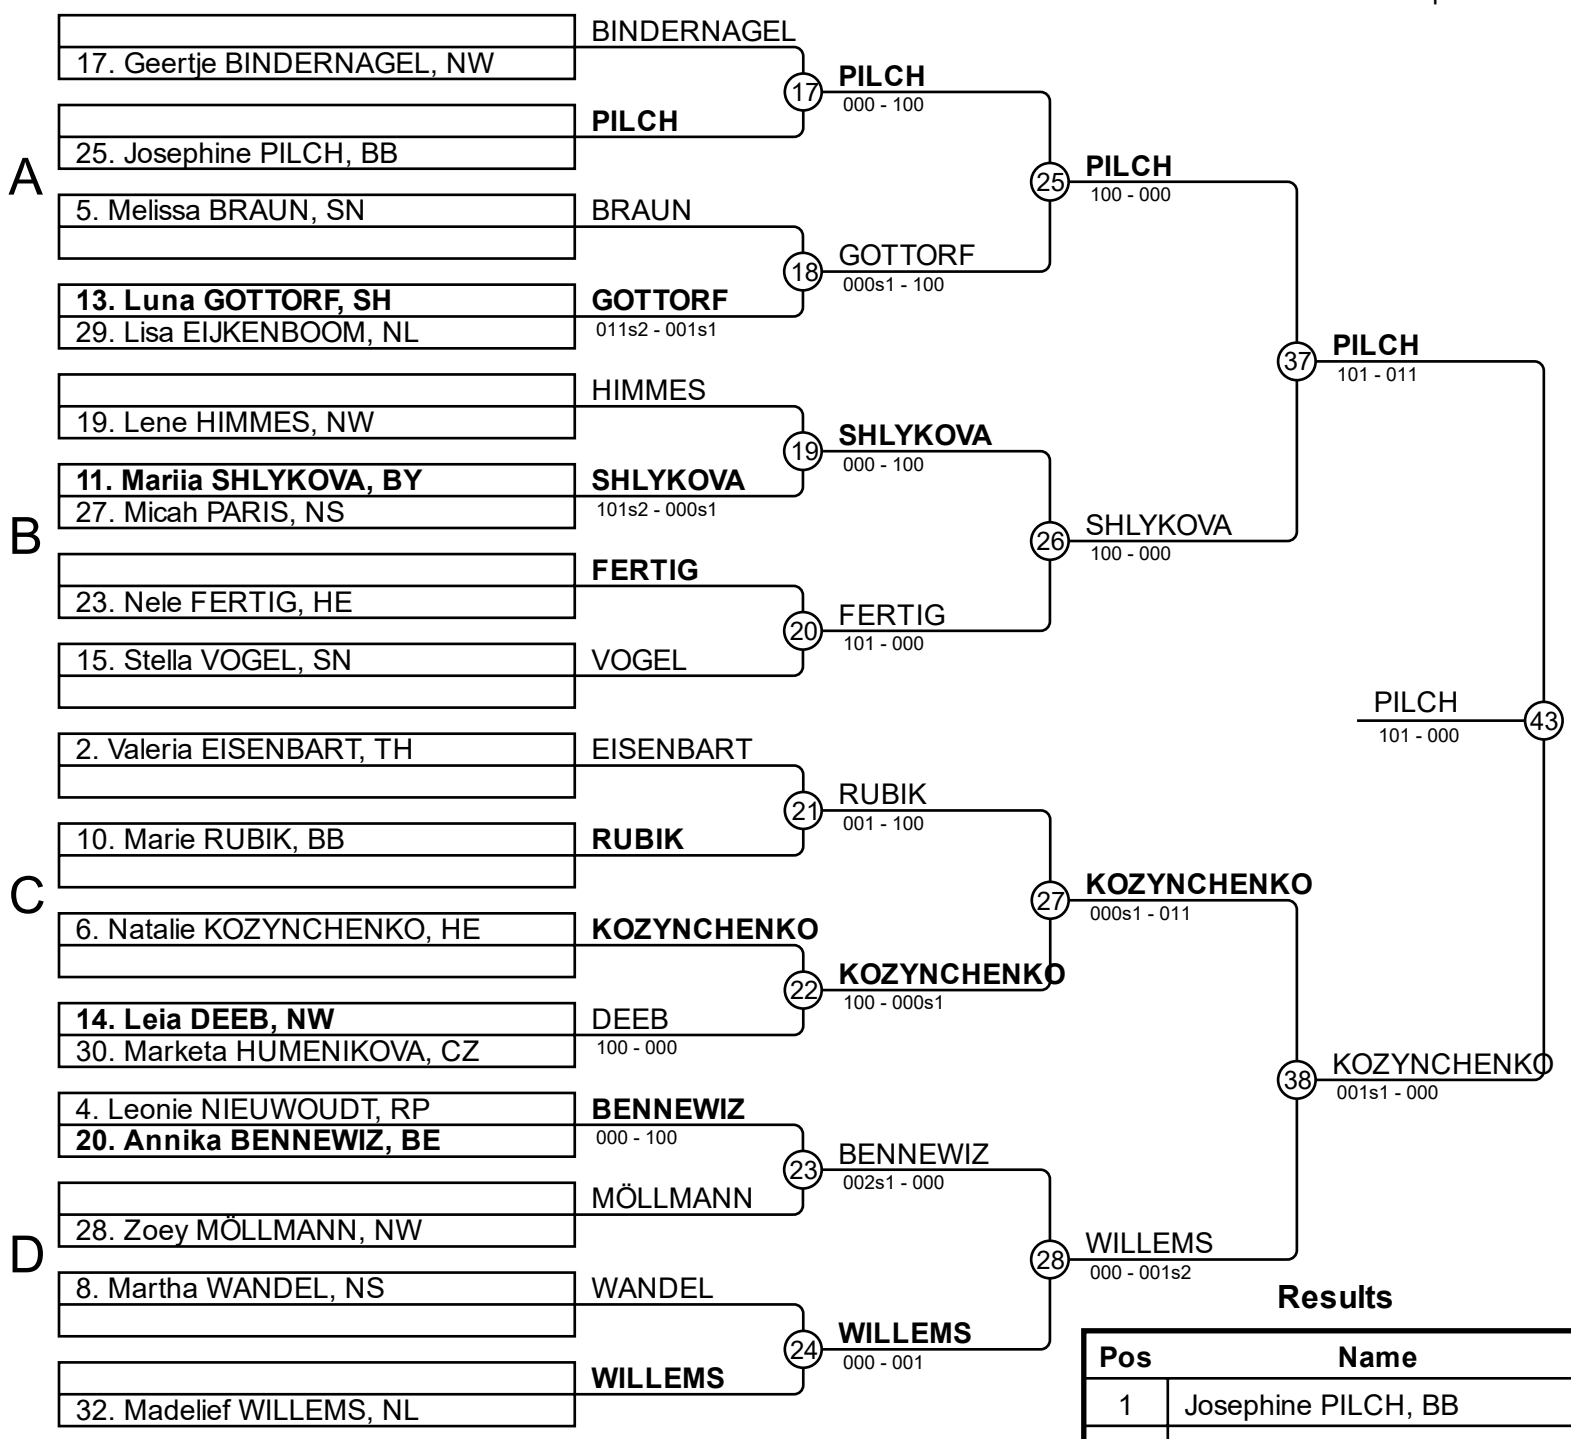

27. Int. Thüringer Messe-Cup 2026 30.05.26

WomenU16-44

Competitors: 20

Results

Pos	Name
1	Josephine PILCH, BB
2	Natalie KOZYNCHENKO, HE
3	Micah PARIS, NS
3	Annika BENNEWIZ, BE
5	Madelief WILLEMS, NL
5	Mariia SHLYKOVA, BY
7	Geertje BINDERNAGEL, NW
7	Leia DEEB, NW