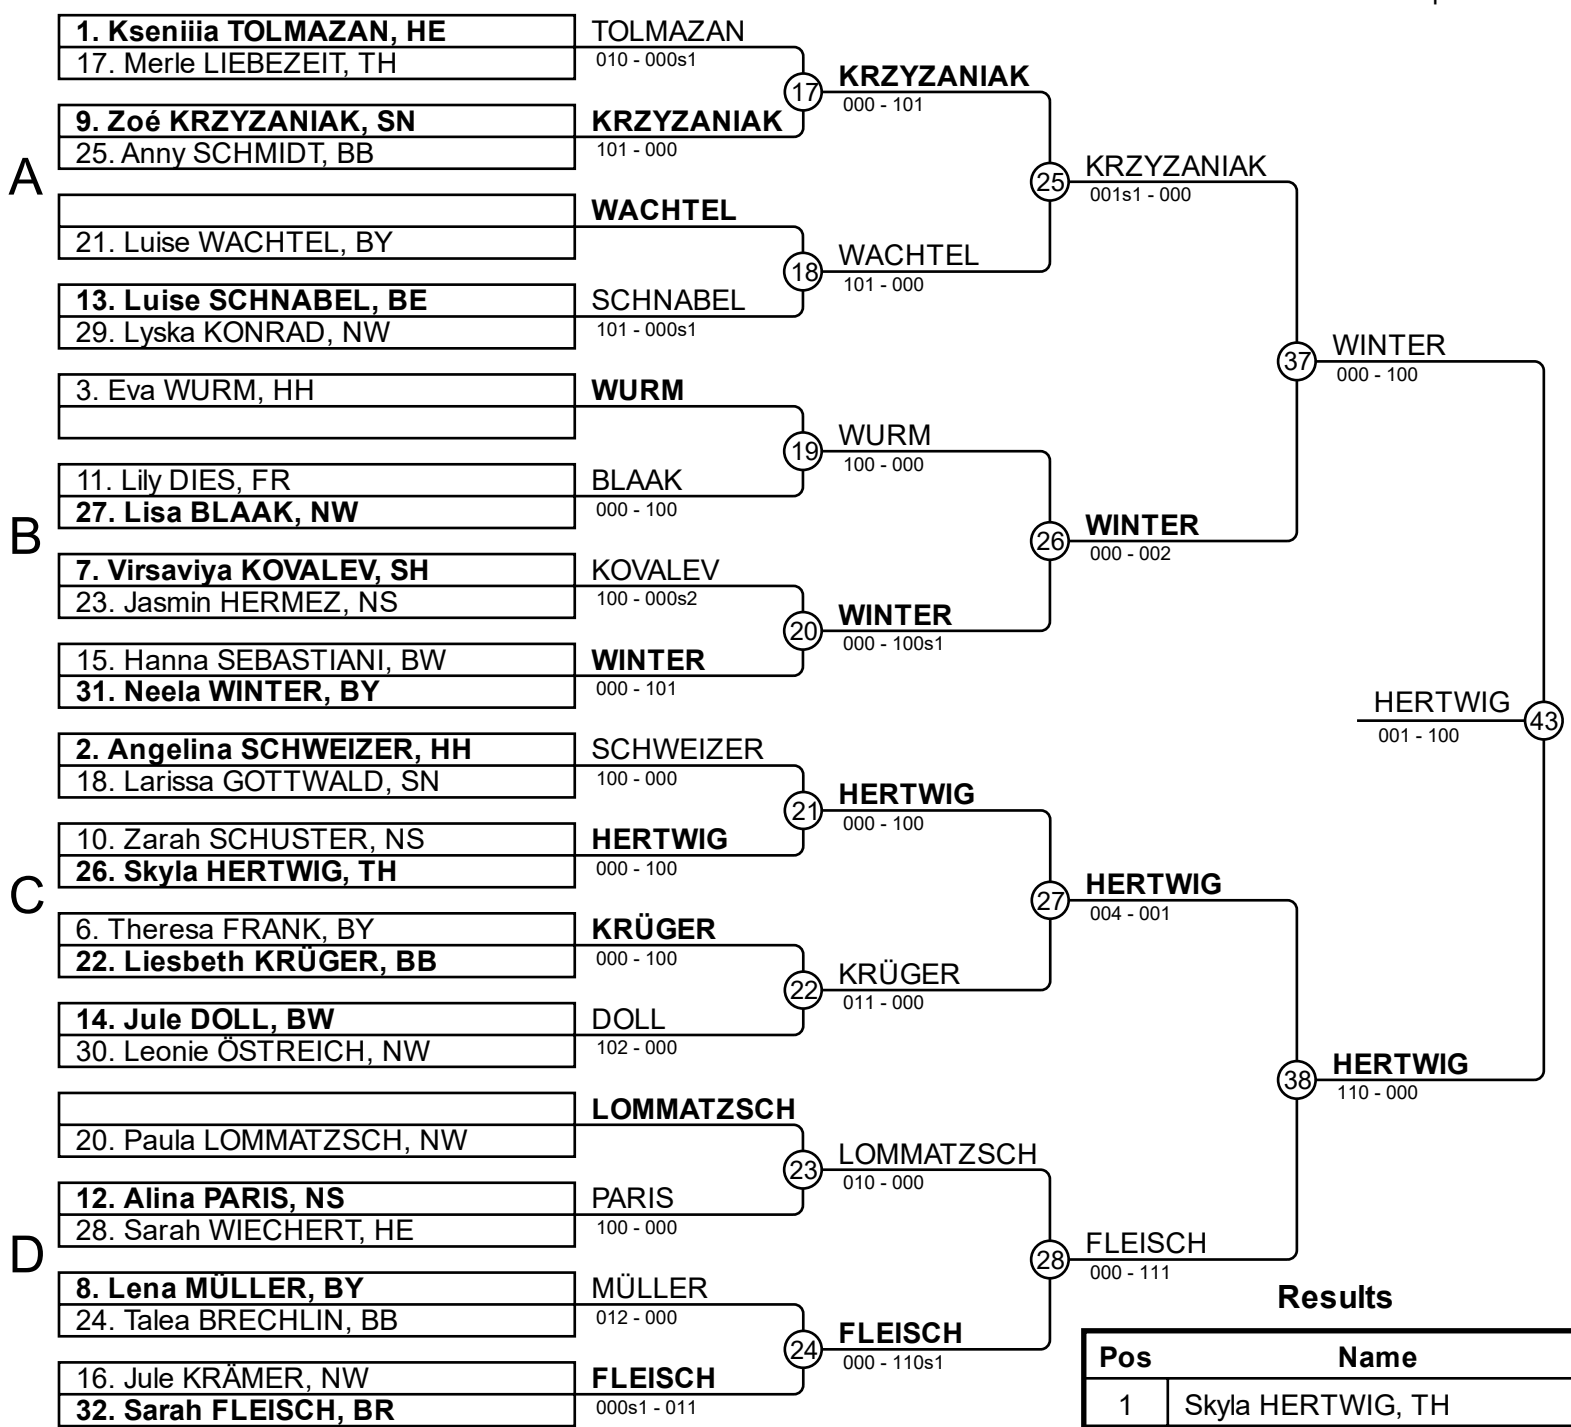

27. Int. Thüringer Messe-Cup 2026 30.05.26

WomenU16-52

Competitors: 29

Results

Pos	Name
1	Skyla HERTWIG, TH
2	Neela WINTER, BY
3	Eva WURM, HH
3	Angelina SCHWEIZER, HH
5	Sarah FLEISCH, BR
5	Zoé KRZYZANIAK, SN
7	Anny SCHMIDT, BB
7	Lena MÜLLER, BY