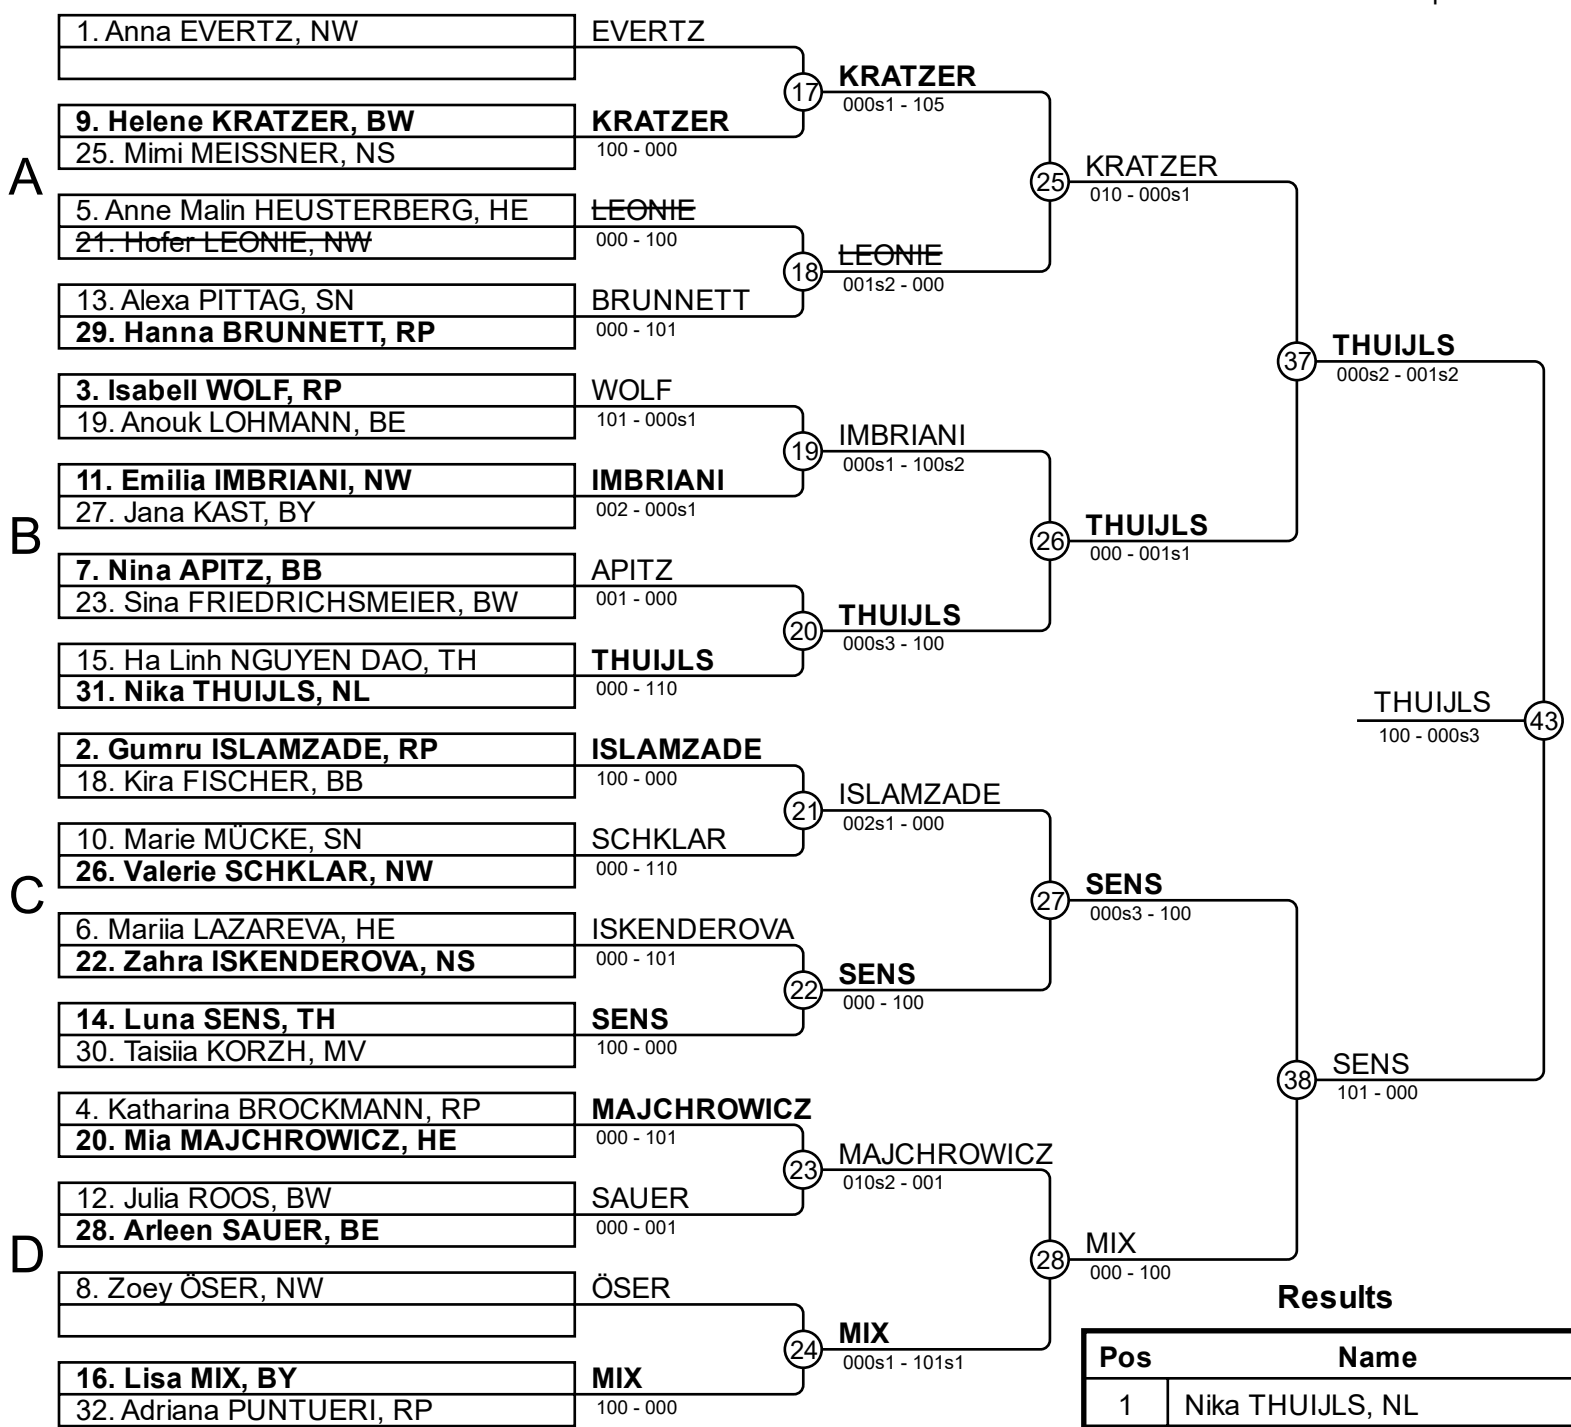

27. Int. Thüringer Messe-Cup 2026 30.05.26

WomenU16-48

Competitors: 30

Results

Pos	Name
1	Nika THUIJLS, NL
2	Luna SENS, TH
3	Lisa MIX, BY
3	Helene KRATZER, BW
5	Emilia IMBRIANI, NW
5	Gumru ISLAMZADE, RP
7	Mimi MEISSNER, NS
7	Mia MAJCHROWICZ, HE