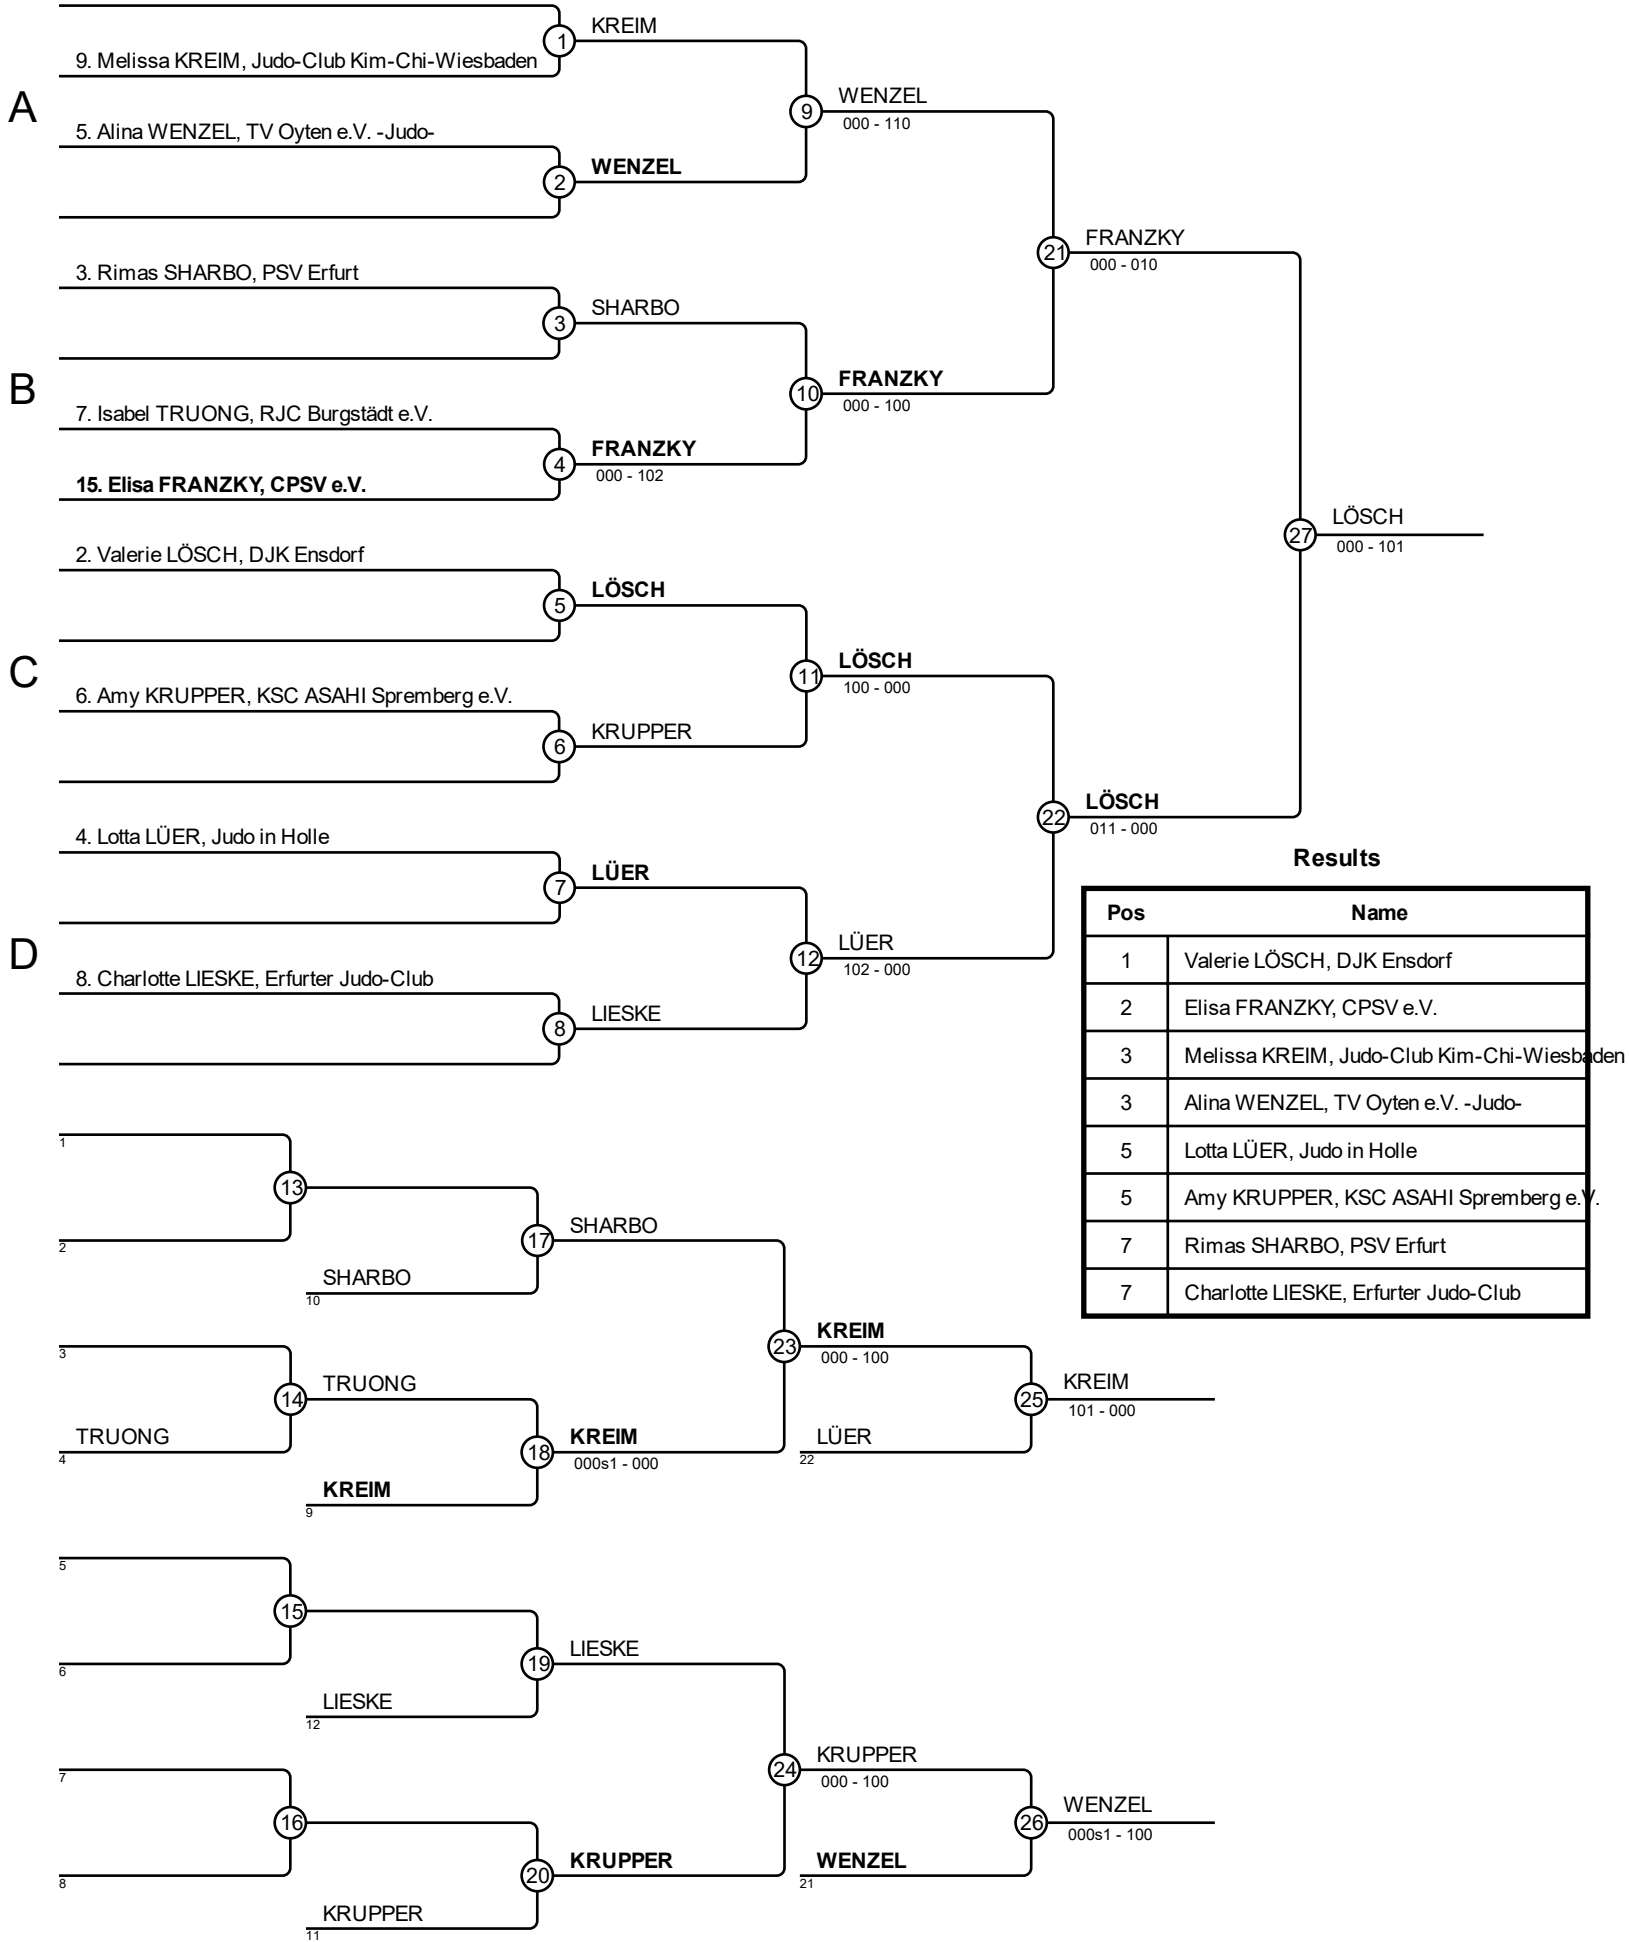

Ega-Pokal 2026-05-31 WomenU13-30

Competitors: 9