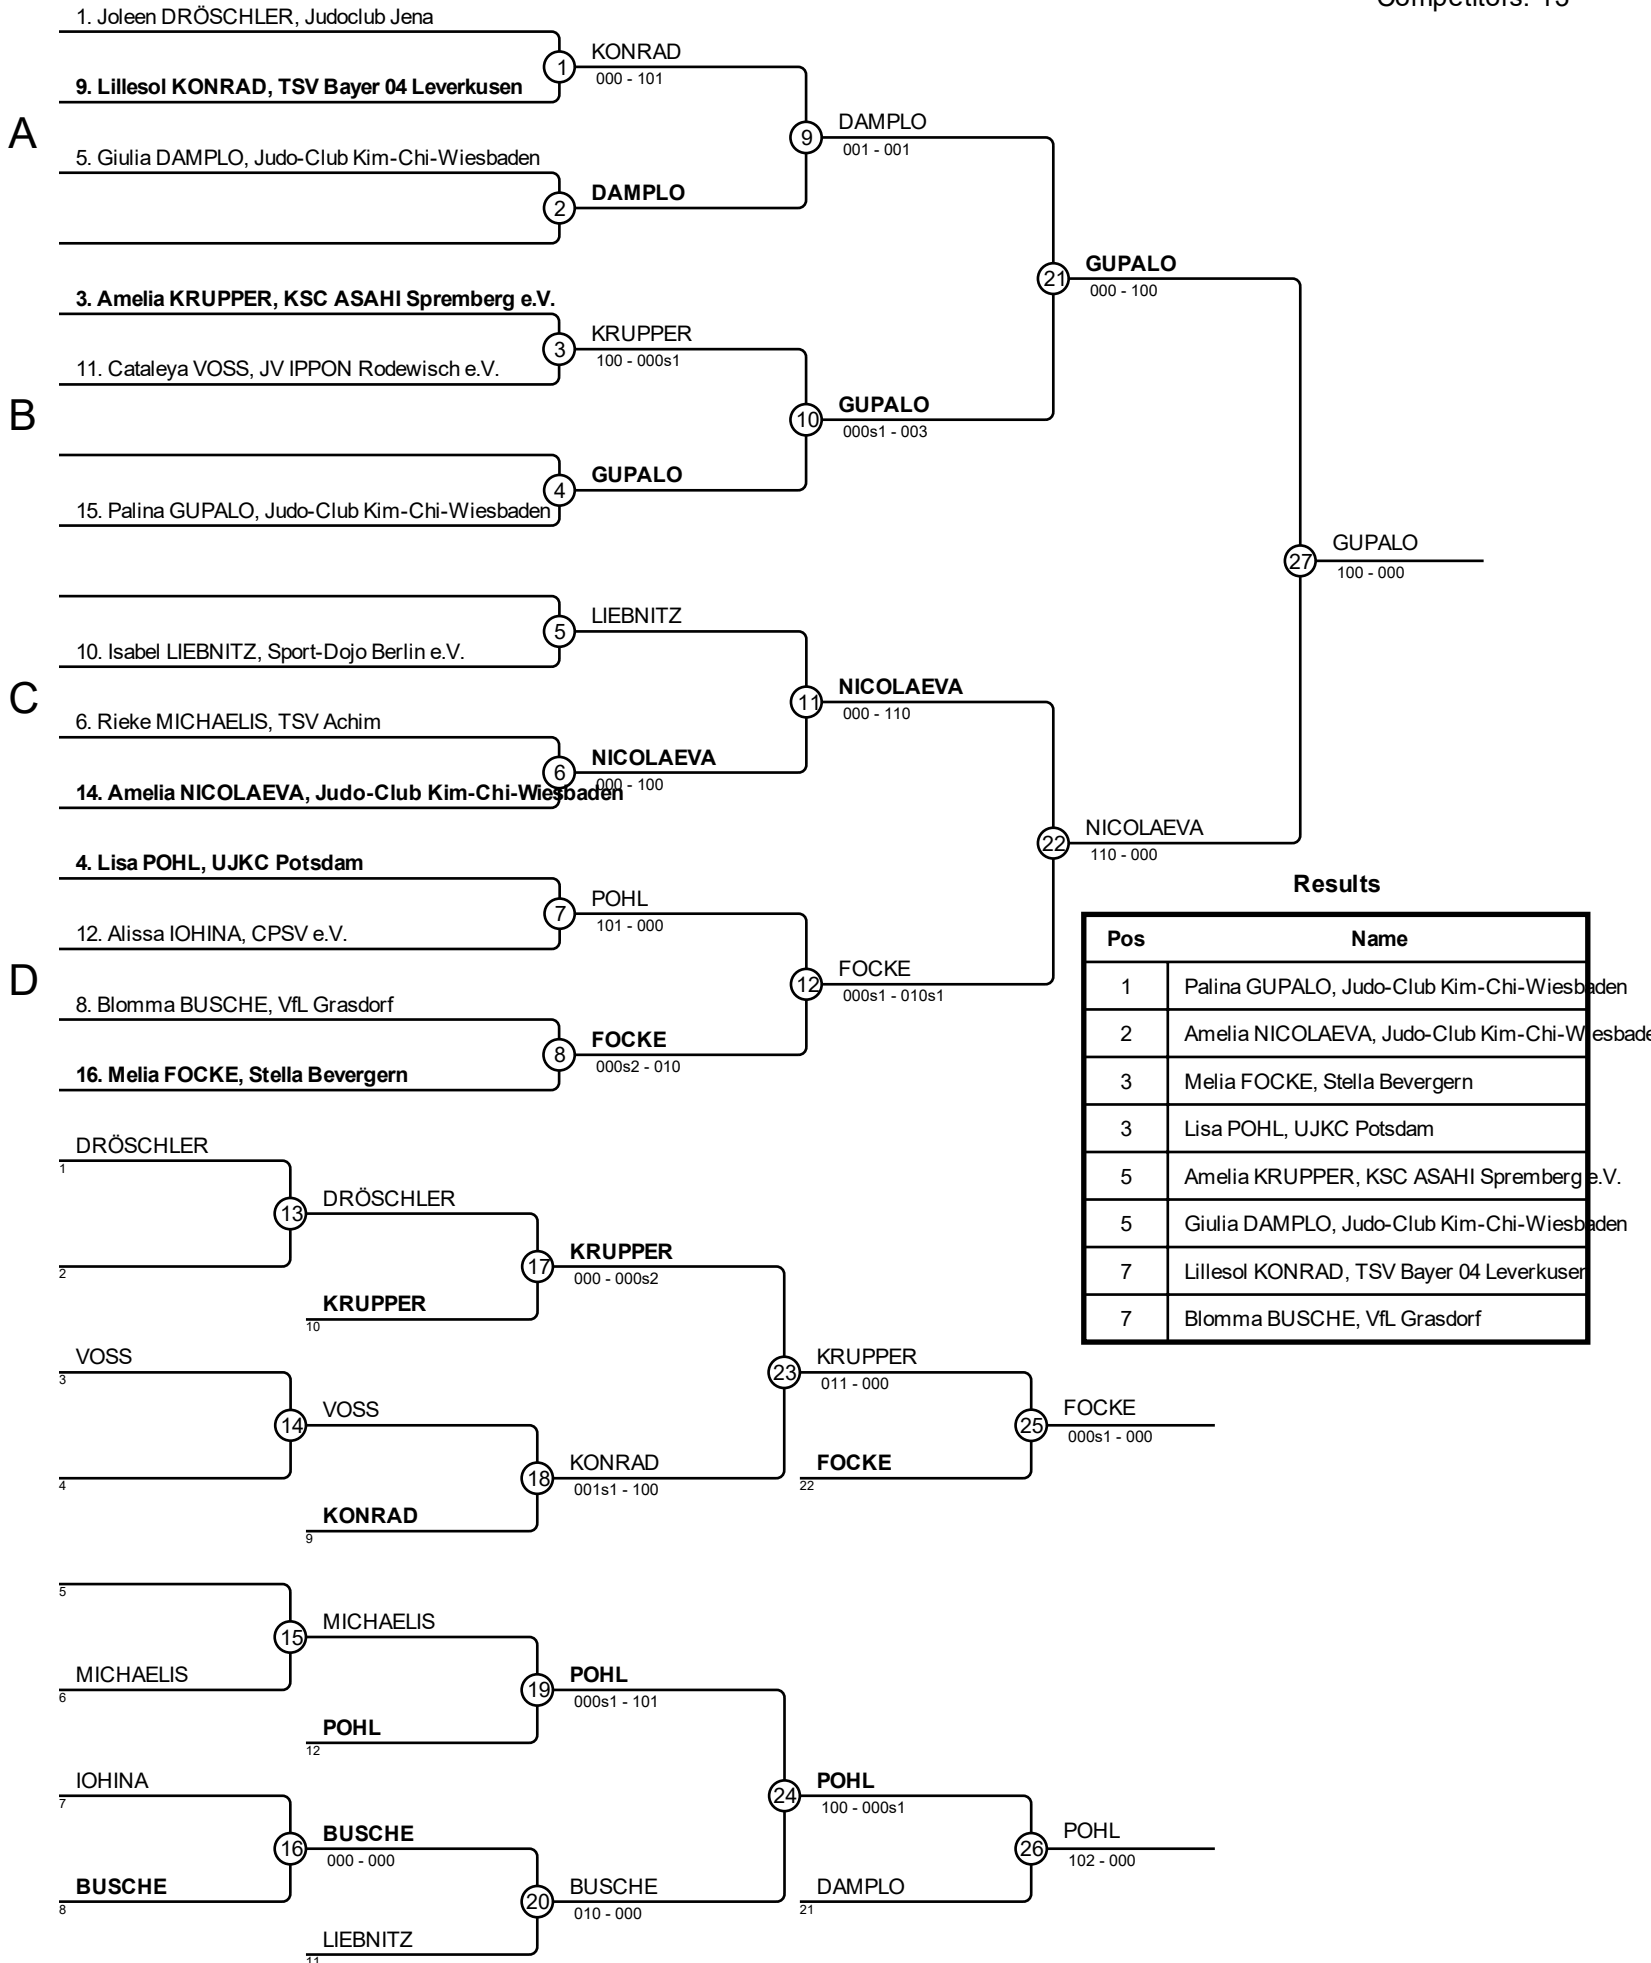

Ega-Pokal 2026-05-31 WomenU13-33

Competitors: 13