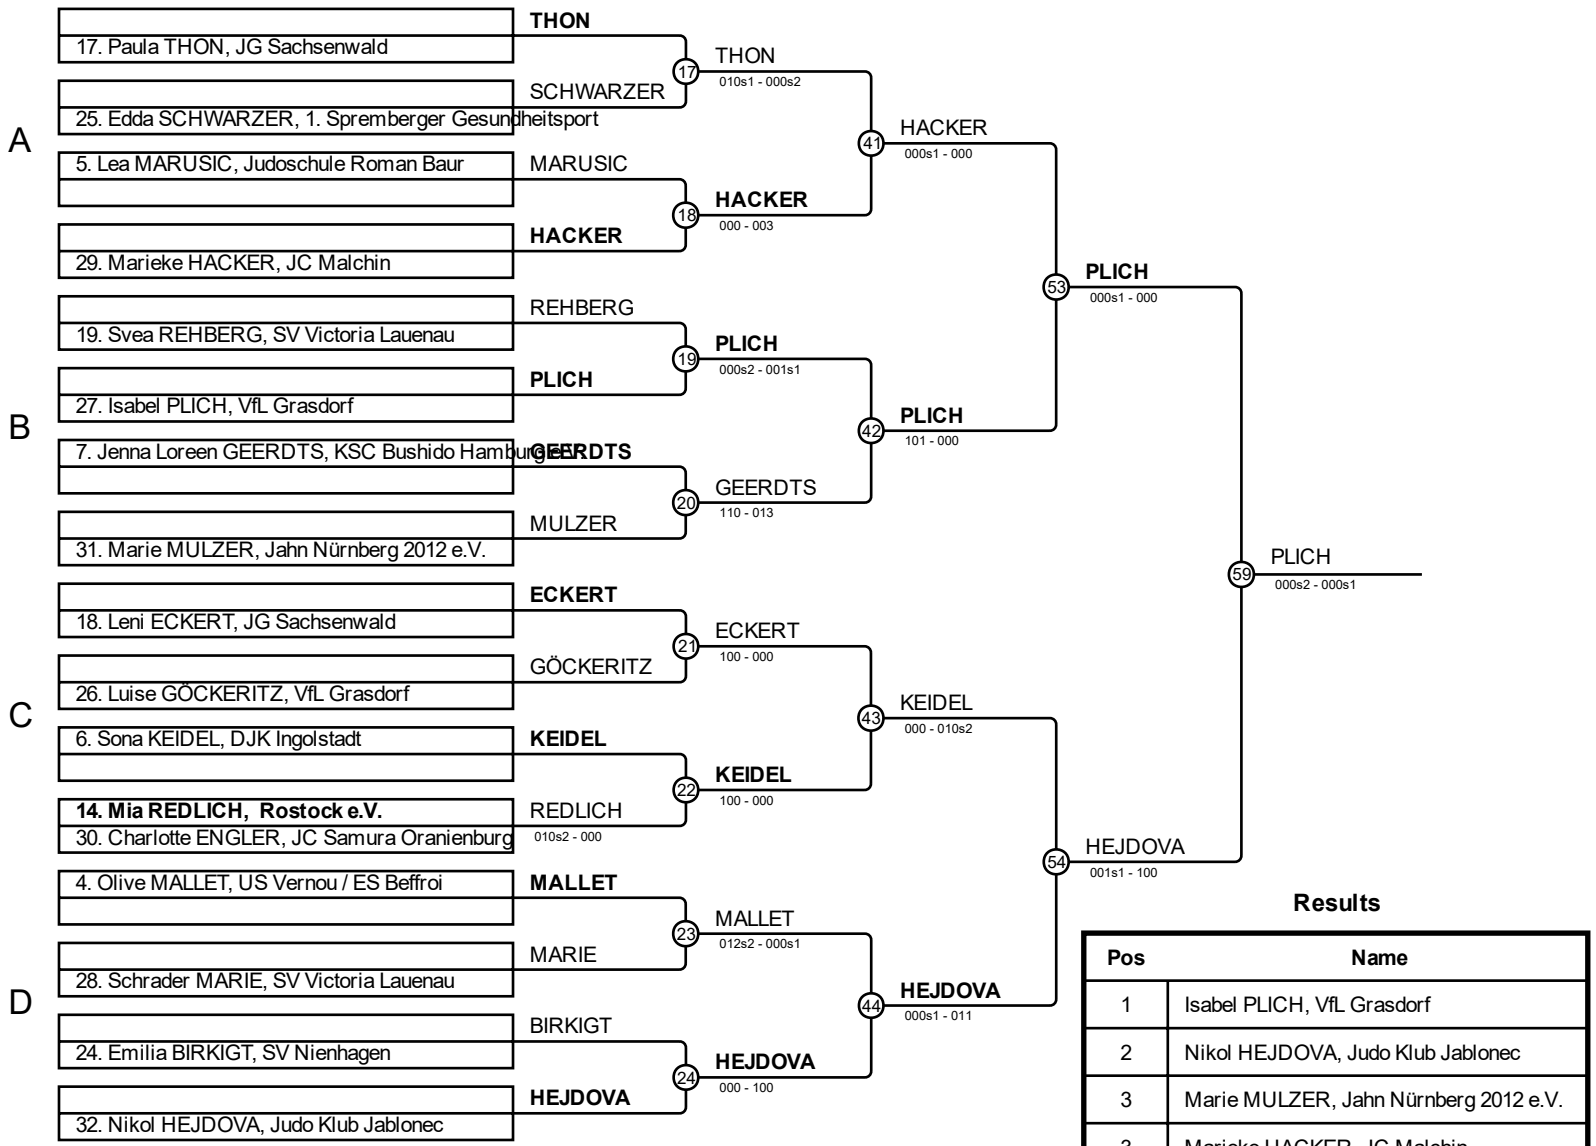

Ega-Pokal 2026-05-31 WomenU13-30

Competitors: 9

Ega-Pokal 2026-05-31 WomenU13-33

Competitors: 13

Ega-Pokal 2026-05-31

WomenU13-36

Competitors: 17

Results