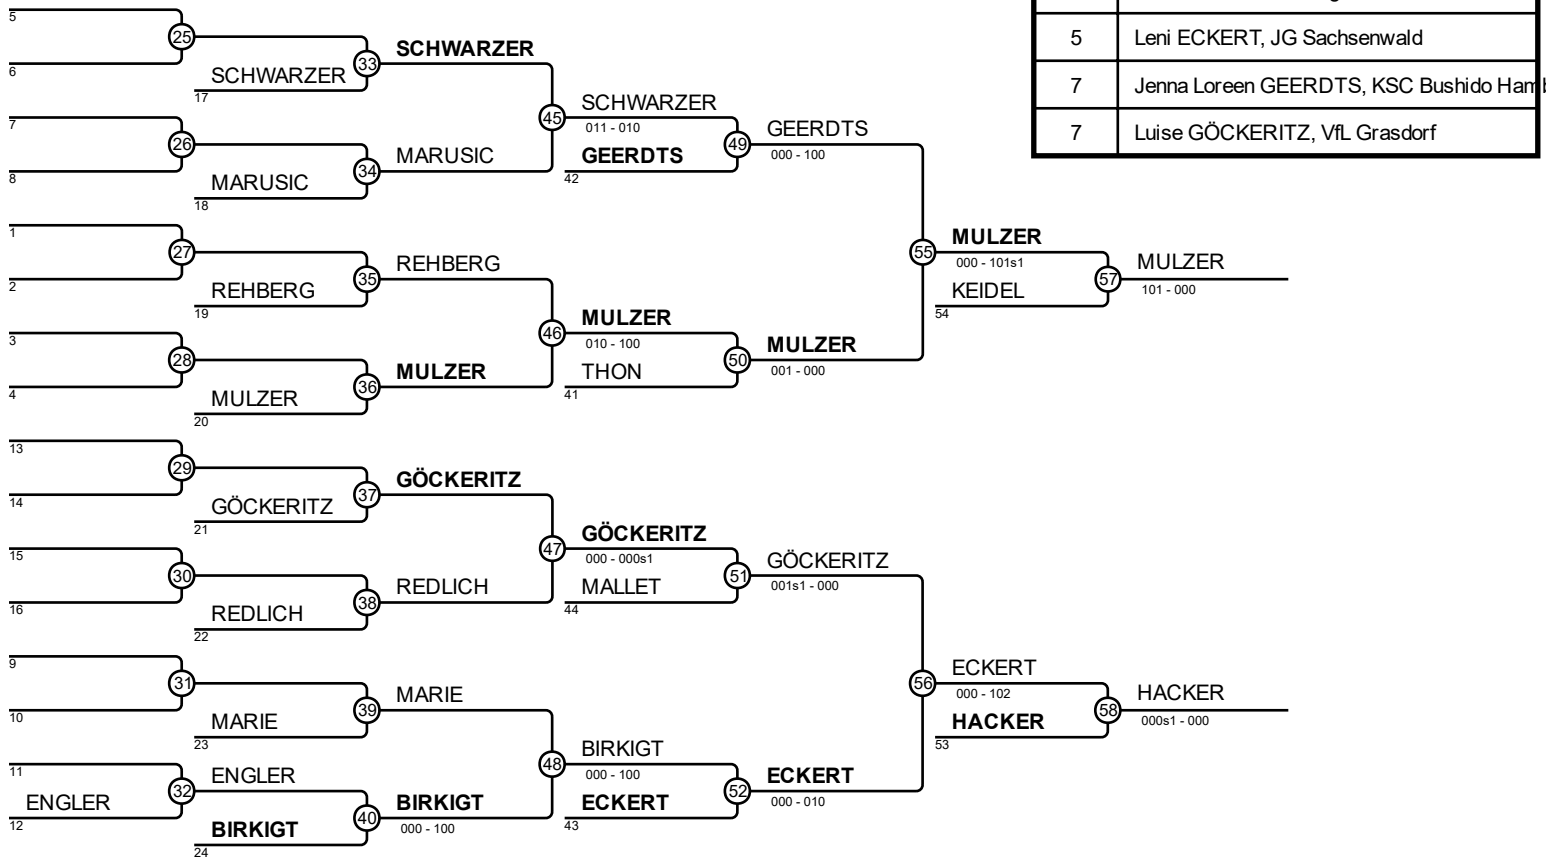

Results

Pos	Name
1	Isabel PLICH, VfL Grasdorf
2	Nikol HEJDOVA, Judo Klub Jablonec
3	Marie MULZER, Jahn Nürnberg 2012 e.V.
3	Marieke HACKER, JC Malchin
5	Sona KEIDEL, DJK Ingolstadt
5	Leni ECKERT, JG Sachsenwald
7	Jenna Loreen GEERDTS, KSC Bushido Hamburg e.
7	Luise GÖCKERITZ, VfL Grasdorf