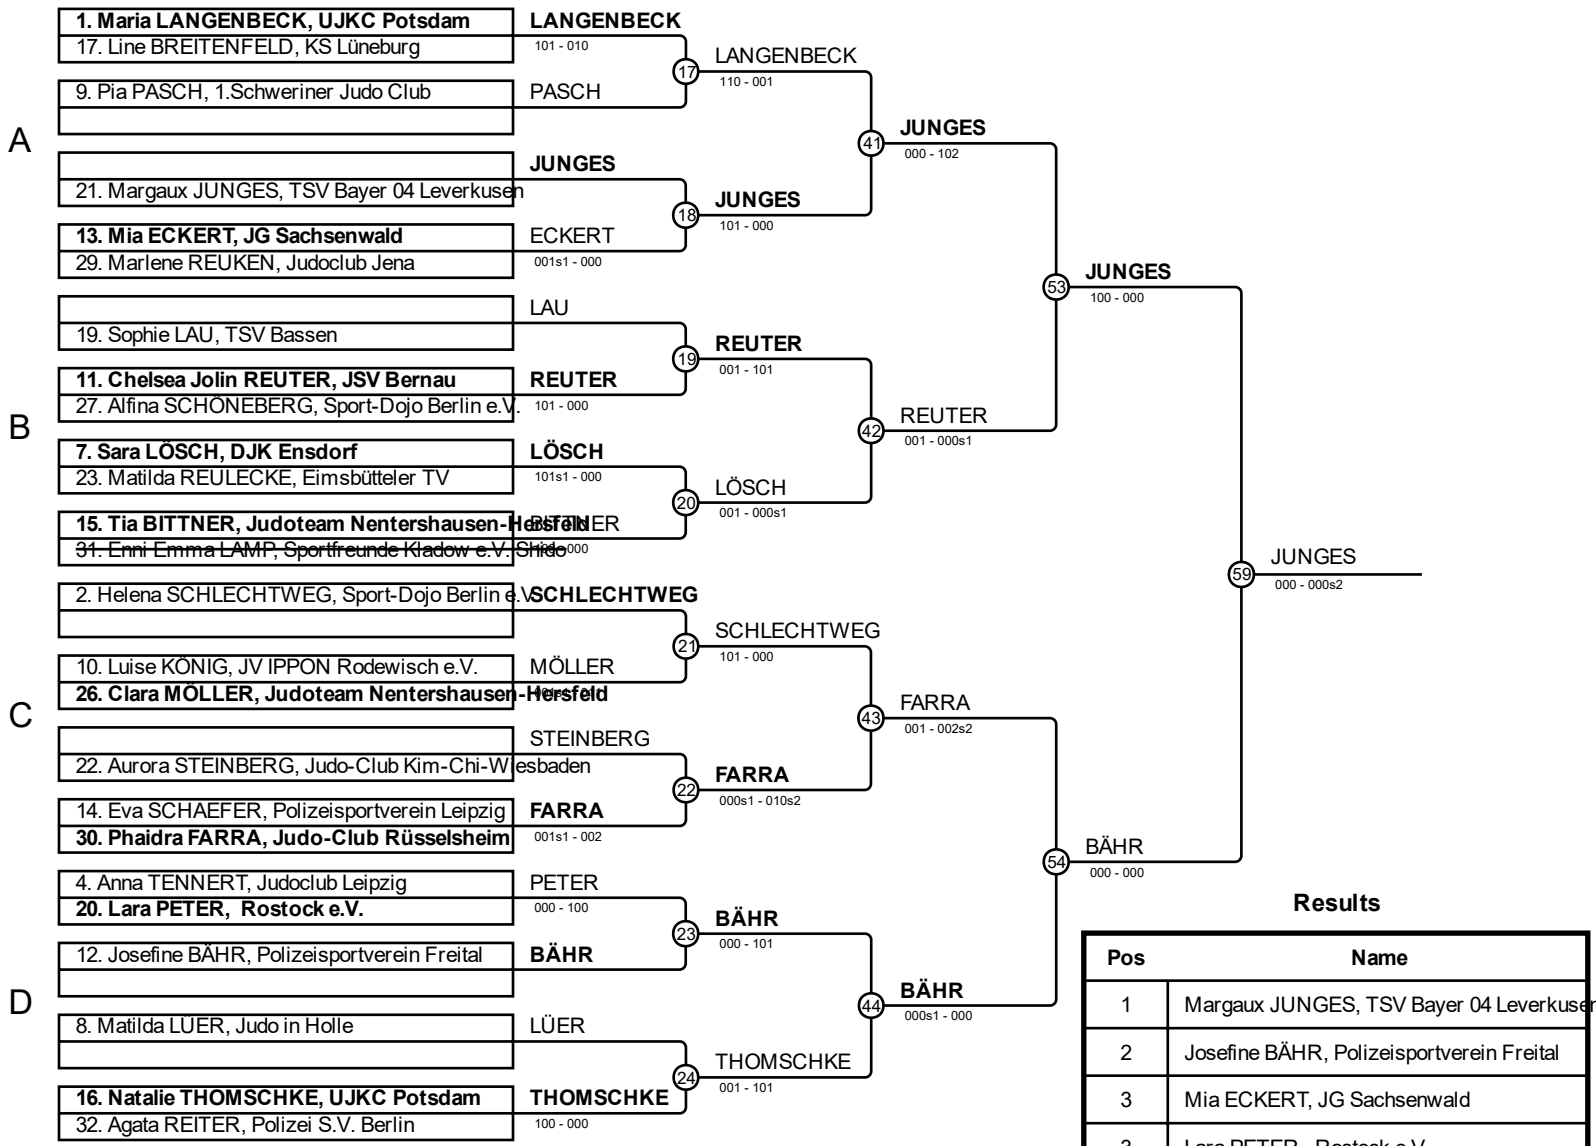

Ega-Pokal 2026-05-31

WomenU13-40

Competitors: 25