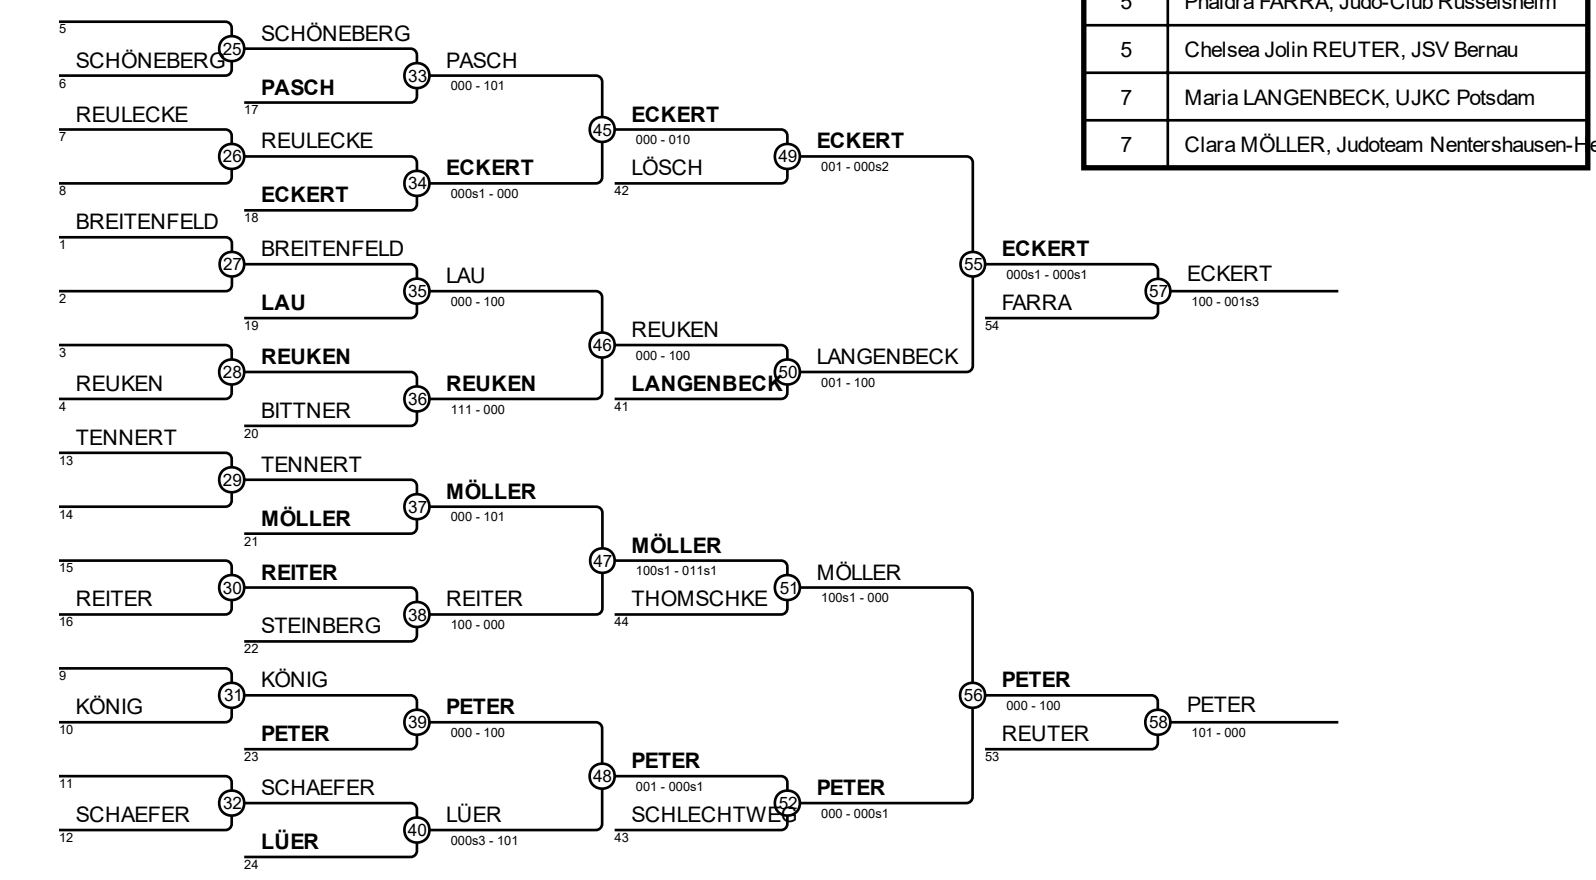

Ega-Pokal 2026-05-31

WomenU13-40

Competitors: 25